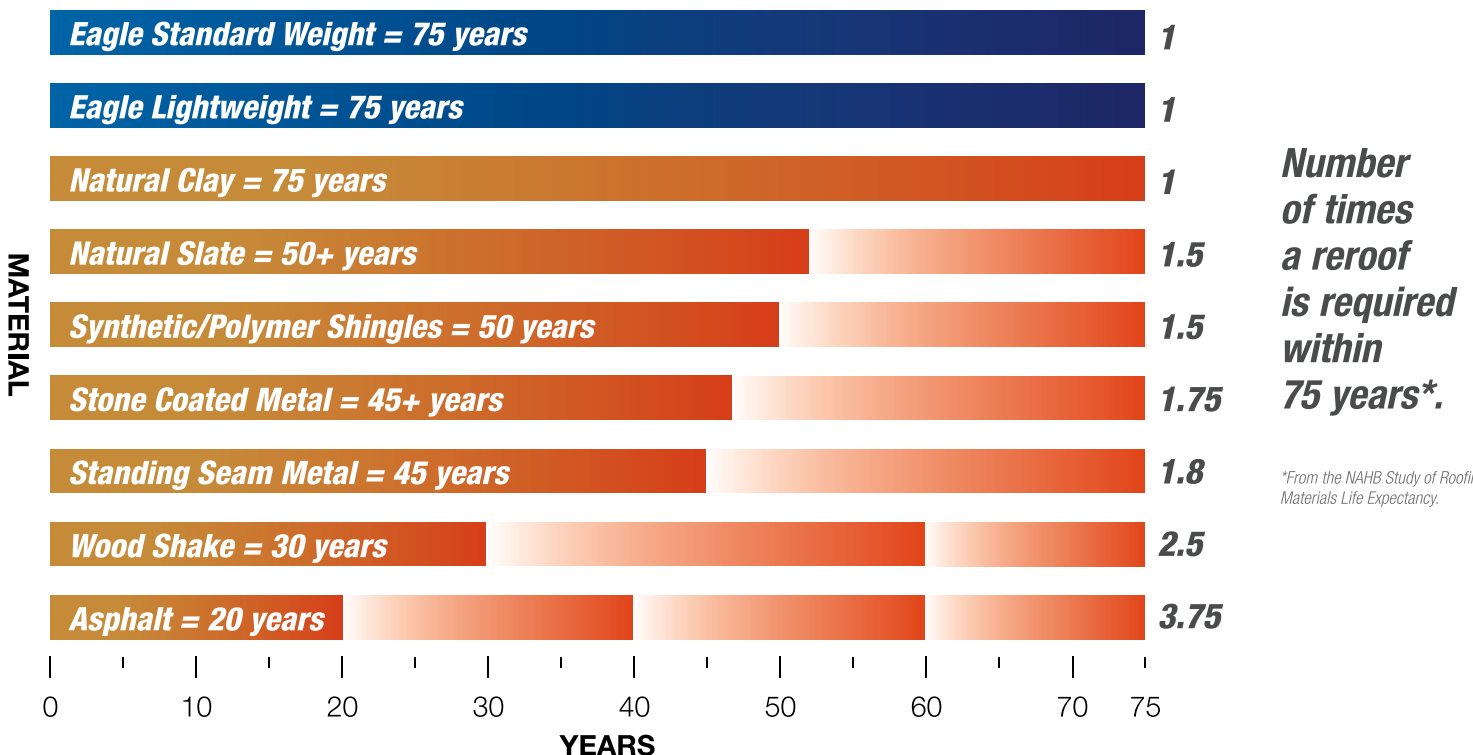

**Stockton, Arizona and Florida manufactured tiles only.*

High Wind Tested

Installed correctly, Eagle Roof Tile can survive the strongest storms and harshest weather. Eagle tile is tested and approved for use in the Miami Dade high velocity hurricane zone, withstanding sustained winds of up to 180mph.

*Freeze Thaw Protection

Eagle Roof Tile passes Freeze-Thaw requirements. **Excludes color bonded/slurry tiles.*

Roofing material lifespan over 75 years.*

Tile Roofing Is Simply The Superior Choice

NEW CONSTRUCTION · REROOF · RESIDENTIAL · COMMERCIAL