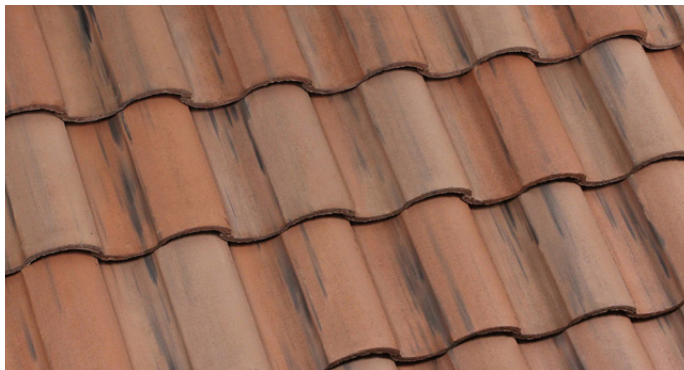

3603 Sanborn Blend - Blend of Terracotta, Brownish Tan, Black Streak