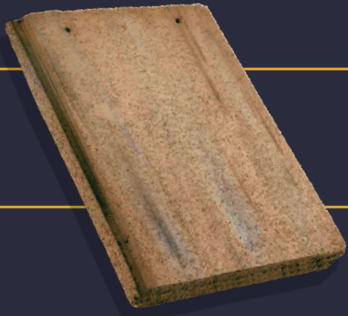

Available in 2 profiles:

Bel Air · Capistrano

Get inspired and explore the possibilities!

Brown Gray Range is:

- a timeless, earthy shade that will never feel dated, and is easily adaptable for every design style.
- perfectly balanced, grounded in both warm and cool tones, and pairs beautifully with such natural exterior elements as brick and stone accents, mixed metals, and wood finishes.
- harmonious and welcoming, correlating into a stunning roovescape that will undoubtedly elevate your curb appeal.

Learn more about our Color of the Year by visiting eagleroofing.com/2022-color-of-the-year

**PANTONE
WARM GRAY 11 C**

**PANTONE
7530 C**

Flat Profiles

Limitless options without compromise, Eagle's Flat Tile profile offers graceful beauty, rugged strength and enhanced curb appeal. Available in a vast array of colors from warm earth-inspired tones and cool grays to eye-catching hues ranging from red to eggplant—its versatile appearance seamlessly complements both traditional and modern architecture.