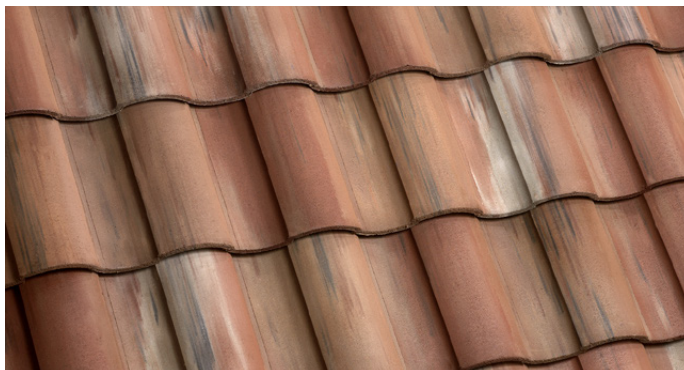

Available in 2 profiles:

Bel Air · Capistrano

Get inspired and explore the possibilities!

Brown Gray Range is:

- a timeless, earthy shade that will never feel dated, and is easily adaptable for every design style.
- perfectly balanced, grounded in both warm and cool tones, and pairs beautifully with such natural exterior elements as brick and stone accents, mixed metals, and wood finishes.
- harmonious and welcoming, correlating into a stunning roovescape that will undoubtedly elevate your curb appeal.

3581 Arcadia Canyon Brown - Range of Dark Brown, Black Streaks

3602 Concord Blend - Blend of Charcoal, Tan

3503 Sierra Madre

3603 Sanborn Blend - Blend of Terracotta, Brownish Tan, Black Streak

3604 Carlsbad Blend - Blend of Terracotta, Brown, Yellow Streaking