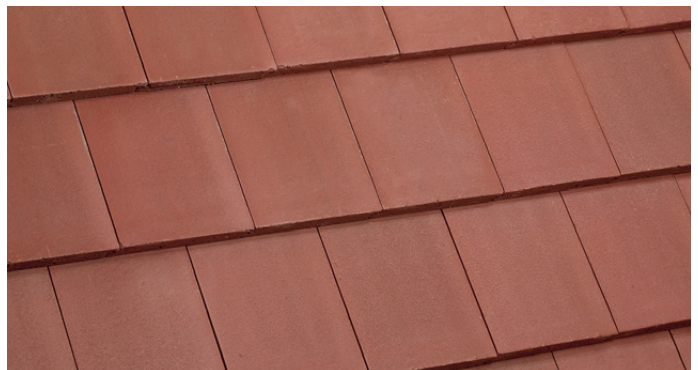

4664 Terracabra Range - Range of Terracotta

4669 Grays Peak Range - Range of Light Gray, Warm Grays, Dark Gray

4679 Light Gray Range - Range of Light Gray

4687 Brown Gray Range - Range of Brown, Gray

4698 Kona Red Range - Range of Red