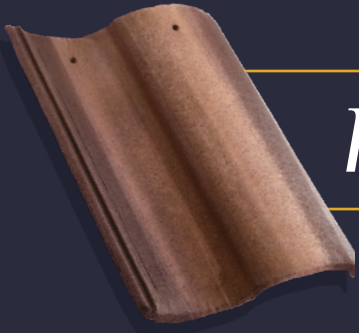

4743 Cocoa Range - Range of Dark Brown

4773 Walnut Creek Blend - Blend of Tan, Orange, Dark Brown

4804 Rocklin Blend - Blend of Brown, Light Brown, Mocha

4883 Hillsborough Blend - Blend of Brown, Natural Gray, Light Brown, W/Streaks

4743 Cocoa Range

High & Medium Profiles

Inspiration that will move you... Eagle's high and medium barrel shaped profiles exude rich colors, unmatched aesthetics and timeless elegance. Whether you are looking to emulate the authentic look of Spanish tile in the Old World or wish for a more contemporary style while mirroring the Mediterranean appearance found in the roofscapes of Italy, France and Greece; you can rest assured that your curb appeal will be the envy of everyone in your neighborhood.