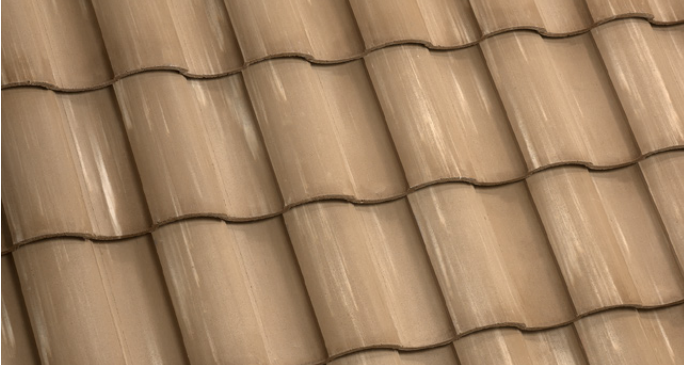

Capistrano

3507 Boca Cream - Hues of Mocha, Cream Streaks